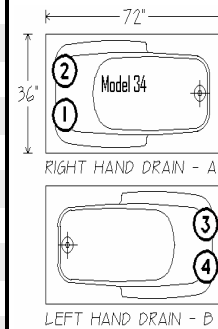

Product Number	Name		Dimensions	List Price A Per Unit
34	VEGAS™ SOAKER		72X36X20	$822.00
34FR/L	VEGAS™ SOAKER FLASHED 3 SIDES		72X36X20	$995.00
34-R/L	VEGAS™ SOAKER SKIRT W/O ACCESS		72X36X20	$1,155.00
34R/L	VEGAS™ SOAKER FLASHED & SKIRT W/O ACCESS		72X36X20	$967.00
34-MM	VEGAS™ M WHIRLPOOL		72X36X20	$1,954.00
34FR/L-MM	VEGAS™ M WHIRLPOOL FLASHED 3 SIDES		72X36X20	$2,127.00
34-R/LMM	VEGAS™ M WHIRLPOOL SKIRT WITH ACCESS		72X36X20	$2,449.00
34R/L-MM	VEGAS™ M WHIRLPOOL FLASHED & SKIRT WITH ACCESS		72X36X20	$2,261.00
34-6E	VEGAS™ E WHIRLPOOL		72X36X20	$1,630.00
34FR/L-6E	VEGAS™ E WHIRLPOOL FLASHED 3 SIDES		72X36X20	$1,803.00
34-R/L6E	VEGAS™ E WHIRLPOOL SKIRT WITH ACCESS		72X36X20	$2,125.00
34R/L-6E	VEGAS™ E WHIRLPOOL FLASHED & SKIRT WITH ACCESS		72X36X20	$1,937.00
35	GRANADA™ SOAKER		72X54X21	$1,026.00
35FX/D	GRANADA™ SOAKER FLASHED 3 SIDES		72X54X21	$1,203.00
35-X/D	GRANADA™ SOAKER SKIRT WITH ACCESS		72X54X21	$1,363.00
35F-X/D	GRANADA™ SOAKER FLASHED & SKIRT WITH ACCESS		72X54X21	$1,508.00
35-MM	GRANADA™ M WHIRLPOOL		72X54X21	$2,158.00
35FX/D-MM	GRANADA™ M WHIRLPOOL FLASHED 3 SIDES		72X54X21	$2,335.00
35-X/DMM	GRANADA™ M WHIRLPOOL SKIRT WITH ACCESS		72X54X21	$2,495.00
35F-X/DMM	GRANADA™ M WHIRLPOOL FLASHED & SKIRT WITH ACCESS		72X54X21	$2,640.00
35-6E	GRANADA™ E WHIRLPOOL		72X54X21	$1,834.00
35FX/D-6E	GRANADA™ E WHIRLPOOL FLASHED 3 SIDES		72X54X21	$2,011.00
35-X/D6E	GRANADA™ E WHIRLPOOL SKIRT WITH ACCESS		72X54X21	$2,171.00
35F-X/D6E	GRANADA™ E WHIRLPOOL FLASHED & SKIRT WITH ACCESS		72X54X21	$2,316.00
39	RIO™ SOAKER		72X41X23	$924.00
39FR/L	RIO™ SOAKER FLASHED 3 SIDES		72X41X24	$1,098.00
39-R/L	RIO™ SOAKER SKIRT W/O ACCESS		72X41X25	$1,258.00
39F-R/L	RIO™ SOAKER FLASHED & SKIRT W/O ACCESS		72X41X26	$1,404.00
39-MM	RIO™ M WHIRLPOOL		72X41X23	$2,056.00
39FR/L-MM	RIO™ M WHIRLPOOL FLASHED 3 SIDES		72X41X23	$2,230.00
39-R/LMM	RIO™ M WHIRLPOOL SKIRT WITH ACCESS		72X41X23	$2,552.00
39F-R/LMM	RIO™ M WHIRLPOOL FLASHED & SKIRT WITH ACCESS		72X41X23	$2,698.00
39-6E	RIO™ E WHIRLPOOL		72X41X23	$1,732.00
39FR/L-6E	RIO™ E WHIRLPOOL FLASHED 3 SIDES		72X41X23	$1,906.00
39-R/L6E	RIO™ E WHIRLPOOL SKIRT WITH ACCESS		72X41X23	$2,228.00
39F-R/L6E	RIO™ E WHIRLPOOL FLASHED & SKIRT WITH ACCESS		72X41X23	$2,374.00