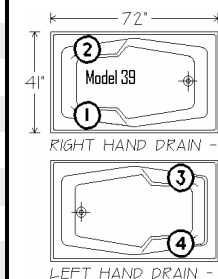

Product Number	Name		Dimensions	List Price A Per Unit
34	VEGAS™ SOAKER		72X36X20	$822.00
34FR/L	VEGAS™ SOAKER FLASHED 3 SIDES		72X36X20	$995.00
34-R/L	VEGAS™ SOAKER SKIRT W/O ACCESS		72X36X20	$1,155.00
34R/L	VEGAS™ SOAKER FLASHED & SKIRT W/O ACCESS		72X36X20	$967.00
34-MM	VEGAS™ M WHIRLPOOL		72X36X20	$1,954.00
34FR/L-MM	VEGAS™ M WHIRLPOOL FLASHED 3 SIDES		72X36X20	$2,127.00
34-R/LMM	VEGAS™ M WHIRLPOOL SKIRT WITH ACCESS		72X36X20	$2,449.00
34R/L-MM	VEGAS™ M WHIRLPOOL FLASHED & SKIRT WITH ACCESS		72X36X20	$2,261.00
34-6E	VEGAS™ E WHIRLPOOL		72X36X20	$1,630.00
34FR/L-6E	VEGAS™ E WHIRLPOOL FLASHED 3 SIDES		72X36X20	$1,803.00
34-R/L6E	VEGAS™ E WHIRLPOOL SKIRT WITH ACCESS		72X36X20	$2,125.00
34R/L-6E	VEGAS™ E WHIRLPOOL FLASHED & SKIRT WITH ACCESS		72X36X20	$1,937.00
35	GRANADA™ SOAKER		72X54X21	$1,026.00
35FX/D	GRANADA™ SOAKER FLASHED 3 SIDES		72X54X21	$1,203.00
35-X/D	GRANADA™ SOAKER SKIRT WITH ACCESS		72X54X21	$1,363.00
35F-X/D	GRANADA™ SOAKER FLASHED & SKIRT WITH ACCESS		72X54X21	$1,508.00
35-MM	GRANADA™ M WHIRLPOOL		72X54X21	$2,158.00
35FX/D-MM	GRANADA™ M WHIRLPOOL FLASHED 3 SIDES		72X54X21	$2,335.00
35-X/DMM	GRANADA™ M WHIRLPOOL SKIRT WITH ACCESS		72X54X21	$2,495.00
35F-X/DMM	GRANADA™ M WHIRLPOOL FLASHED & SKIRT WITH ACCESS		72X54X21	$2,640.00
35-6E	GRANADA™ E WHIRLPOOL		72X54X21	$1,834.00
35FX/D-6E	GRANADA™ E WHIRLPOOL FLASHED 3 SIDES		72X54X21	$2,011.00
35-X/D6E	GRANADA™ E WHIRLPOOL SKIRT WITH ACCESS		72X54X21	$2,171.00
35F-X/D6E	GRANADA™ E WHIRLPOOL FLASHED & SKIRT WITH ACCESS		72X54X21	$2,316.00
39	RIO™ SOAKER		72X41X23	$924.00
39FR/L	RIO™ SOAKER FLASHED 3 SIDES		72X41X24	$1,098.00
39-R/L	RIO™ SOAKER SKIRT W/O ACCESS		72X41X25	$1,258.00
39F-R/L	RIO™ SOAKER FLASHED & SKIRT W/O ACCESS		72X41X26	$1,404.00
39-MM	RIO™ M WHIRLPOOL		72X41X23	$2,056.00
39FR/L-MM	RIO™ M WHIRLPOOL FLASHED 3 SIDES		72X41X23	$2,230.00
39-R/LMM	RIO™ M WHIRLPOOL SKIRT WITH ACCESS		72X41X23	$2,552.00
39F-R/LMM	RIO™ M WHIRLPOOL FLASHED & SKIRT WITH ACCESS		72X41X23	$2,698.00
39-6E	RIO™ E WHIRLPOOL		72X41X23	$1,732.00
39FR/L-6E	RIO™ E WHIRLPOOL FLASHED 3 SIDES		72X41X23	$1,906.00
39-R/L6E	RIO™ E WHIRLPOOL SKIRT WITH ACCESS		72X41X23	$2,228.00
39F-R/L6E	RIO™ E WHIRLPOOL FLASHED & SKIRT WITH ACCESS		72X41X23	$2,374.00