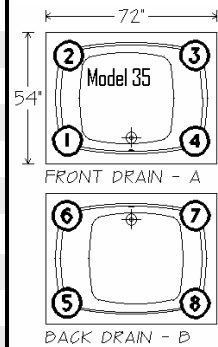

Product Number	Name		Dimensions	List Price A Per Unit
34	VEGAS™ SOAKER		72X36X20	$822.00
34FR/L	VEGAS™ SOAKER FLASHED 3 SIDES		72X36X20	$995.00
34-R/L	VEGAS™ SOAKER SKIRT W/O ACCESS		72X36X20	$1,155.00
34R/L	VEGAS™ SOAKER FLASHED & SKIRT W/O ACCESS		72X36X20	$967.00
34-MM	VEGAS™ M WHIRLPOOL		72X36X20	$1,954.00
34FR/L-MM	VEGAS™ M WHIRLPOOL FLASHED 3 SIDES		72X36X20	$2,127.00
34-R/LMM	VEGAS™ M WHIRLPOOL SKIRT WITH ACCESS		72X36X20	$2,449.00
34R/L-MM	VEGAS™ M WHIRLPOOL FLASHED & SKIRT WITH ACCESS		72X36X20	$2,261.00
34-6E	VEGAS™ E WHIRLPOOL		72X36X20	$1,630.00
34FR/L-6E	VEGAS™ E WHIRLPOOL FLASHED 3 SIDES		72X36X20	$1,803.00
34-R/L6E	VEGAS™ E WHIRLPOOL SKIRT WITH ACCESS		72X36X20	$2,125.00
34R/L-6E	VEGAS™ E WHIRLPOOL FLASHED & SKIRT WITH ACCESS		72X36X20	$1,937.00
35	GRANADA™ SOAKER		72X54X21	$1,026.00
35FX/D	GRANADA™ SOAKER FLASHED 3 SIDES		72X54X21	$1,203.00
35-X/D	GRANADA™ SOAKER SKIRT WITH ACCESS		72X54X21	$1,363.00
35F-X/D	GRANADA™ SOAKER FLASHED & SKIRT WITH ACCESS		72X54X21	$1,508.00
35-MM	GRANADA™ M WHIRLPOOL		72X54X21	$2,158.00
35FX/D-MM	GRANADA™ M WHIRLPOOL FLASHED 3 SIDES		72X54X21	$2,335.00
35-X/DMM	GRANADA™ M WHIRLPOOL SKIRT WITH ACCESS		72X54X21	$2,495.00
35F-X/DMM	GRANADA™ M WHIRLPOOL FLASHED & SKIRT WITH ACCESS		72X54X21	$2,640.00
35-6E	GRANADA™ E WHIRLPOOL		72X54X21	$1,834.00
35FX/D-6E	GRANADA™ E WHIRLPOOL FLASHED 3 SIDES		72X54X21	$2,011.00
35-X/D6E	GRANADA™ E WHIRLPOOL SKIRT WITH ACCESS		72X54X21	$2,171.00
35F-X/D6E	GRANADA™ E WHIRLPOOL FLASHED & SKIRT WITH ACCESS		72X54X21	$2,316.00
39	RIO™ SOAKER		72X41X23	$924.00
39FR/L	RIO™ SOAKER FLASHED 3 SIDES		72X41X24	$1,098.00
39-R/L	RIO™ SOAKER SKIRT W/O ACCESS		72X41X25	$1,258.00
39F-R/L	RIO™ SOAKER FLASHED & SKIRT W/O ACCESS		72X41X26	$1,404.00
39-MM	RIO™ M WHIRLPOOL		72X41X23	$2,056.00
39FR/L-MM	RIO™ M WHIRLPOOL FLASHED 3 SIDES		72X41X23	$2,230.00
39-R/LMM	RIO™ M WHIRLPOOL SKIRT WITH ACCESS		72X41X23	$2,552.00
39F-R/LMM	RIO™ M WHIRLPOOL FLASHED & SKIRT WITH ACCESS		72X41X23	$2,698.00
39-6E	RIO™ E WHIRLPOOL		72X41X23	$1,732.00
39FR/L-6E	RIO™ E WHIRLPOOL FLASHED 3 SIDES		72X41X23	$1,906.00
39-R/L6E	RIO™ E WHIRLPOOL SKIRT WITH ACCESS		72X41X23	$2,228.00
39F-R/L6E	RIO™ E WHIRLPOOL FLASHED & SKIRT WITH ACCESS		72X41X23	$2,374.00